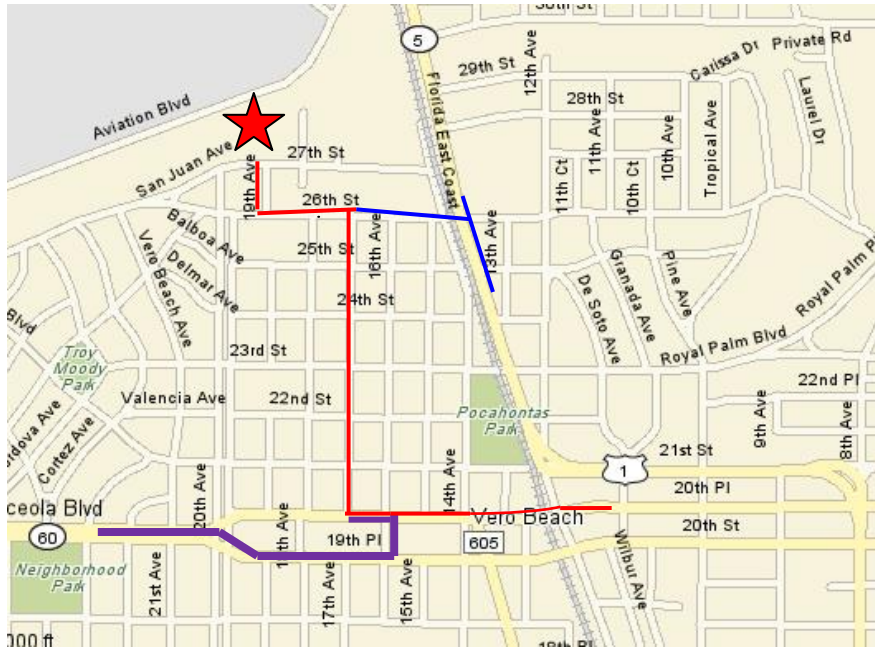

Directions to Indian River County Extension Service
IRC Administration Complex
2nd Floor of Building B
1800 27th St., Vero Beach, Florida 32960-0310

From **Route 60 Eastbound**: Turn left on 16th Avenue,
then left again on Route 60 Westbound,
continue with directions below

From **Route 60 Westbound**: Turn right on 17th Avenue
Turn left on 26th Street
Turn right on 19th Avenue
Follow into IRC Admin. Complex

From **US Highway 1**: Turn west on 26th Street
(left if Northbound, right if Southbound on US 1)
Turn right on 19th Avenue into IRC Administration
Turn right at 4-way stop sign
Building B on the left