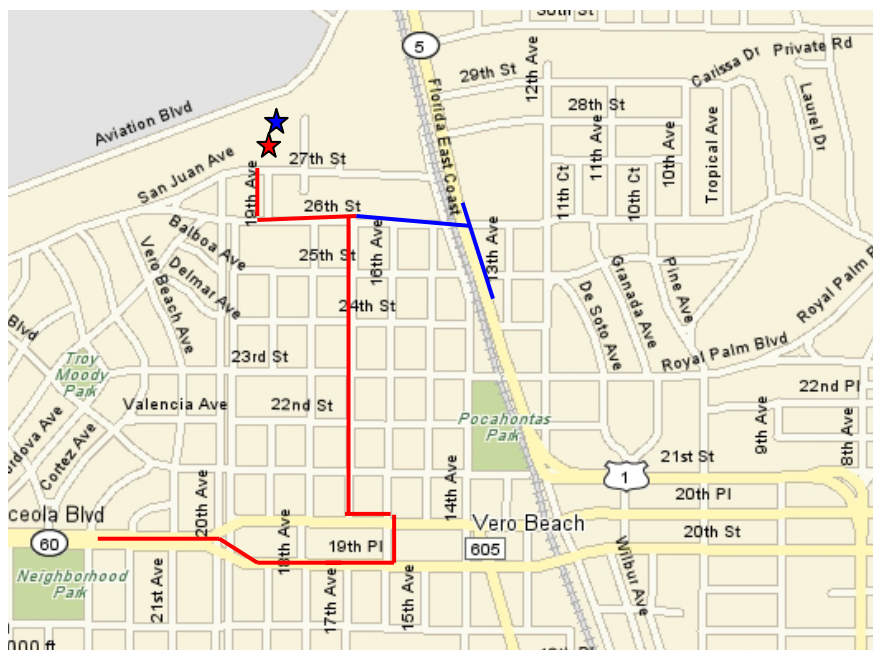

Directions to Indian River County Administration buildings
and Commissioners' Chambers - ★ Building A – 1801 25th Street
★ Building B – 1800 25 Street, Vero Beach, Florida 32960

From **Route 60 Eastbound**: Turn left on 16th Avenue,
then left again on Route 60 Westbound, continue to:

From **Route 60 Westbound**: Turn right on 17th Avenue
Turn left on 26th Street
Turn right on 19th Avenue
Follow to IRC Administration parking complex

From **US Highway 1**: Turn west on 26th Street
(left if Northbound, right if Southbound)
Follow to IRC Administration parking entrance via 19th Avenue